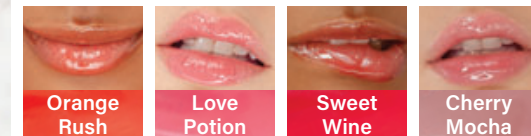

JAFRA YOU BLOOM EDT

$40 | $55 | 320767 | 2 fl. oz.
Floral, Fruity, Green

Immerse yourself in a floral masterpiece with the modern scent of rose damascena, turmeric root, and earthy oakwood.

CHOOSE 1 FREE
with purchase of (320767)
Prebiotic Lip Oil
.17 fl. oz. | $21 retail value!