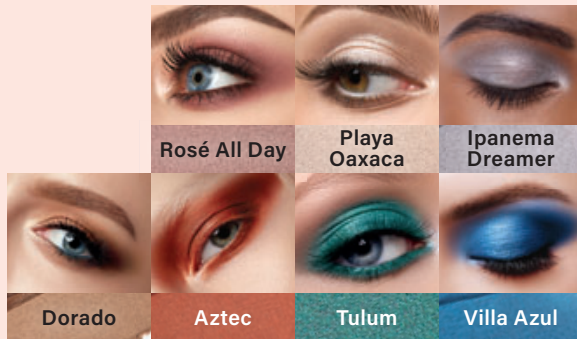

C. High Definition Waterproof Mascara | .3 oz.

LIQUID EYESHADOW

\$12 each | \$18 | 320778 | .17 fl. oz. each

Creamy formula delivers a buildable wash of shimmery color.

Dorado

JAFRA beauty

FALL EYE FOCUS

Make your eyes truly pop with JAFRA's precision formulas.