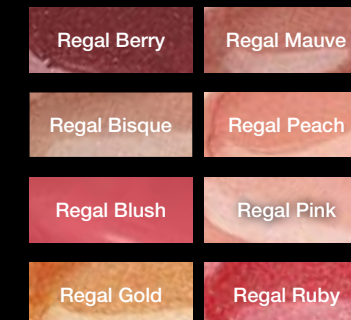

\$25

SAVE OVER 20%
.32 oz. | Retail Value: \$32
308013

JAFRA ROYAL
Radiance
Foundation Broad
Spectrum SPF 20

\$25 each

SAVE OVER 20%
1 fl. oz. each | Retail Value: \$32
308012

A. *CONDITION LIPS*
with Royal Jelly RJ*
Luxury Lipstick

Regal Red

Regal Blush

B. *SOFTEN LIPS*
with royal jelly
and vitamin C
Luxury Lip Gloss

JAFRA ROYAL
Lip Color
2 FOR
\$24
SAVE OVER 35%
Retail Value: \$38
308014
No purchase limit.

A. **Luxury Lipstick** | .14 oz. each

B. **Luxury Lip Gloss** | .27 fl. oz. each

Iconic Royal Jelly Duo

\$72

SAVE OVER 25%

Retail Value: \$102

308015

No purchase limit.

Choose 2: A, B